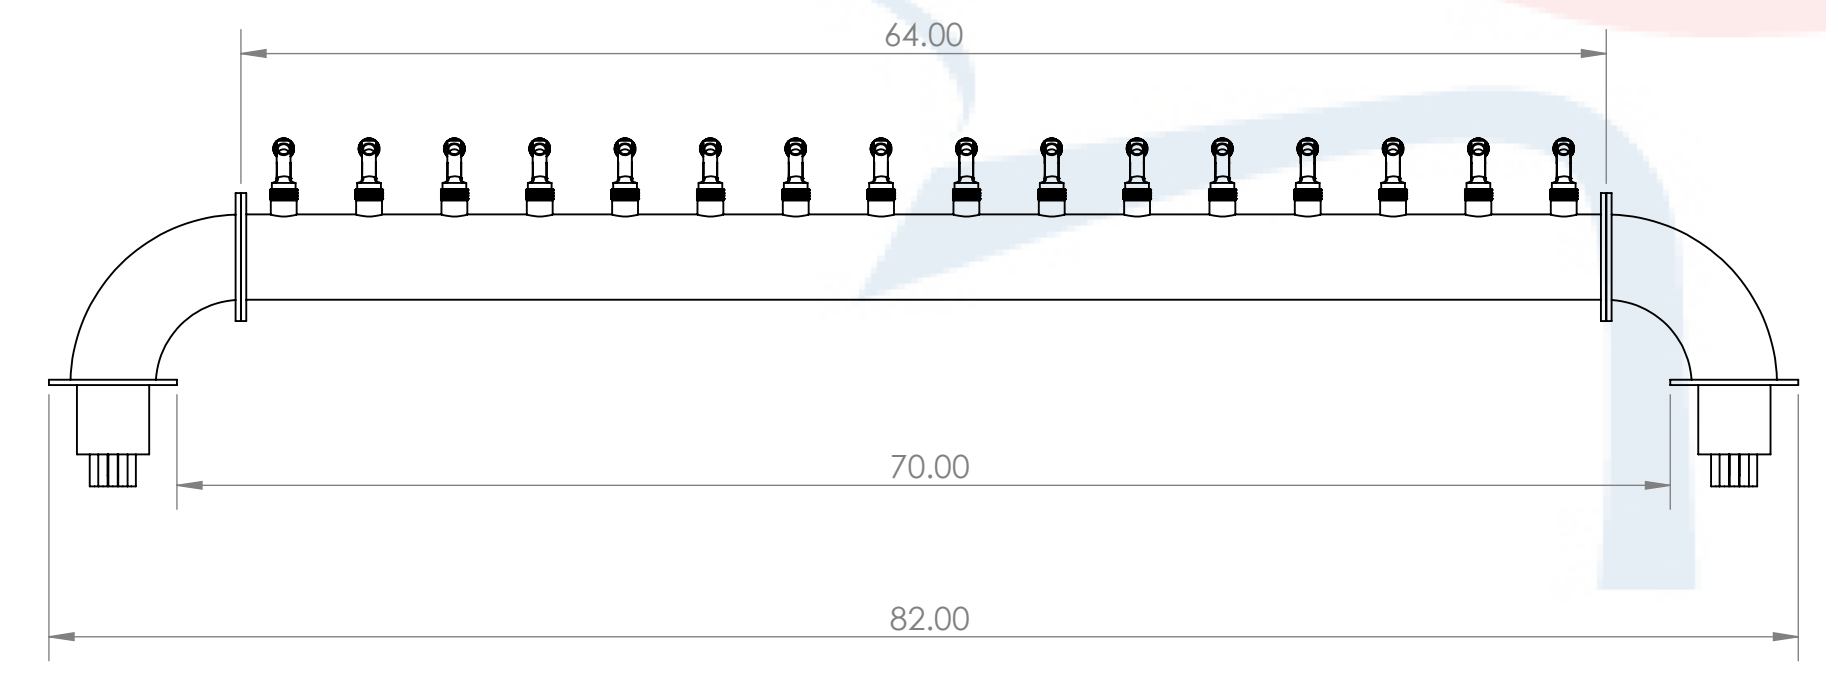

Isometric View
(For reference purpose only)

304SS tube connected to CBS NSF Flexible Total Barrier Tubing to 15lbs of Restriction

DETAIL A
SCALE 1 : 3

Name		Date		Title:	
Drawn by:	Canadian Beverage Supply Inc.	11/21/2022		16 Tap Lions Gate WM Tower	
Approved by:	VP Sales				
Material:	304 SS	Finish:	Polished SS	Part Number:	Revision:
Unless otherwise mentioned, dimensions are <u>inches</u>				Part Number:	BB102645-16SS
				SCALE:	1:9
				SHEET 1 OF 1	