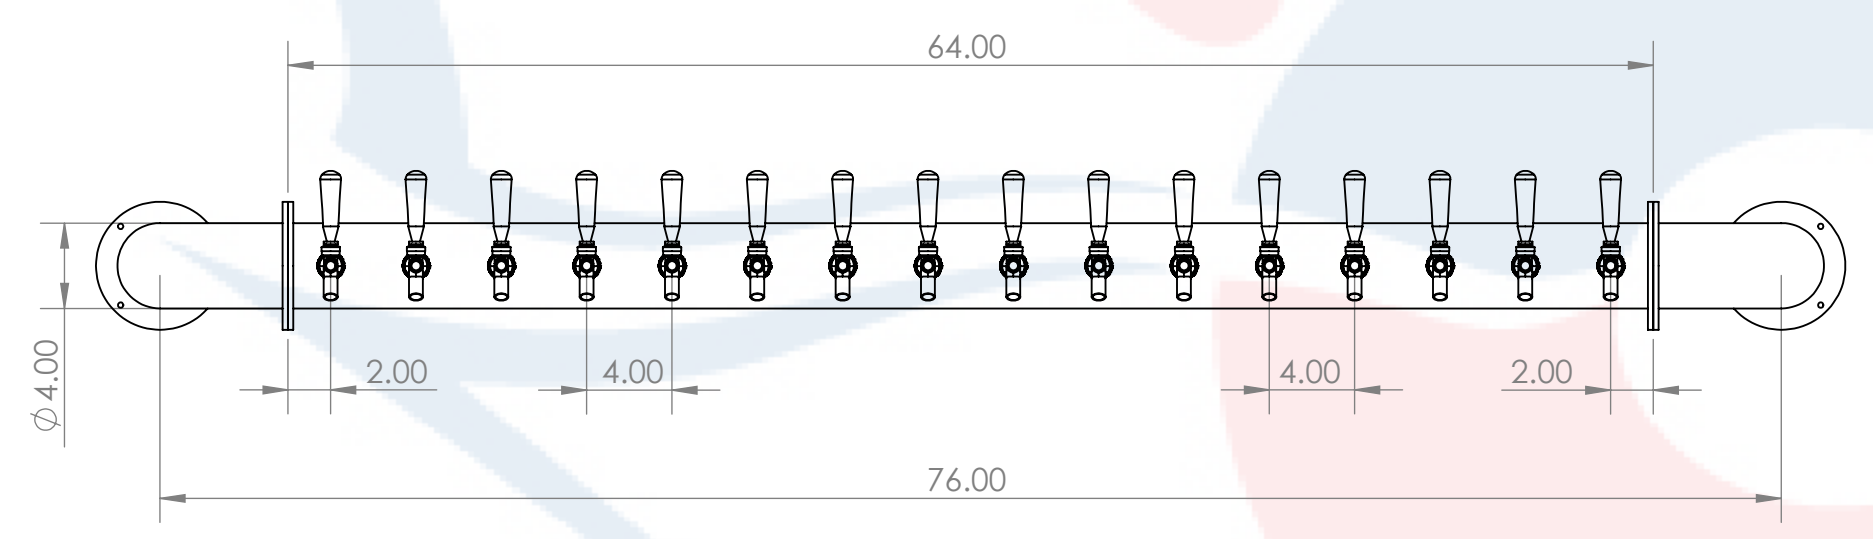

Isometric View
(For reference purpose only)

304SS tube connected to CBS NSF Flexible Total Barrier Tubing to 15lbs of Restriction

DETAIL A
SCALE 1 : 3

Name		Date		Title:	
Drawn by:	Canadian Beverage Supply Inc.	11/21/2022		16 Tap Lions Gate WM Tower	
Approved by:	VP Sales				
Material:	304 SS	Finish:	Polished SS	Part Number:	Revision:
Unless otherwise mentioned, dimensions are <u>inches</u>				Part Number:	BB102645-16SS
				SCALE:	1:9
				SHEET 1 OF 1	