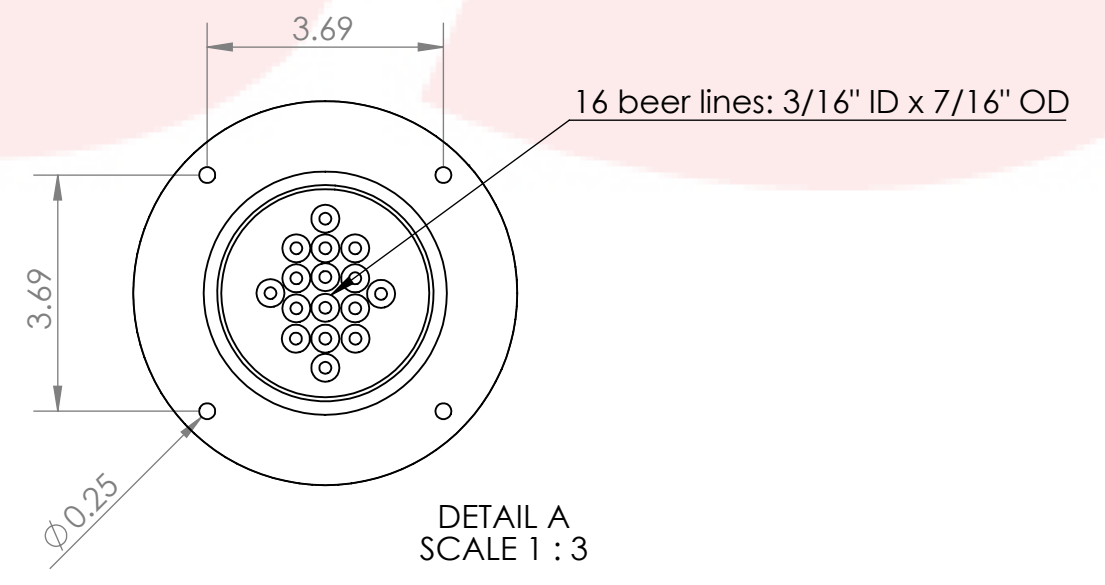

Isometric View
(For reference purpose only)

304SS tube connected to CBS NSF Flexible Total Barrier Tubing to 15lbs of Restriction

DETAIL A
SCALE 1 : 3

Name		Date		Title:	
Drawn by:	Canadian Beverage Supply Inc.	11/21/2022		16 Tap Lions Gate WM Tower	
Approved by:	VP Sales				
Material:	304 SS	Finish:	Polished SS	Part Number:	Revision:
Unless otherwise mentioned, dimensions are <u>inches</u>				Part Number:	BB102645-16SS
				SCALE:	1:9
				SHEET 1 OF 1	