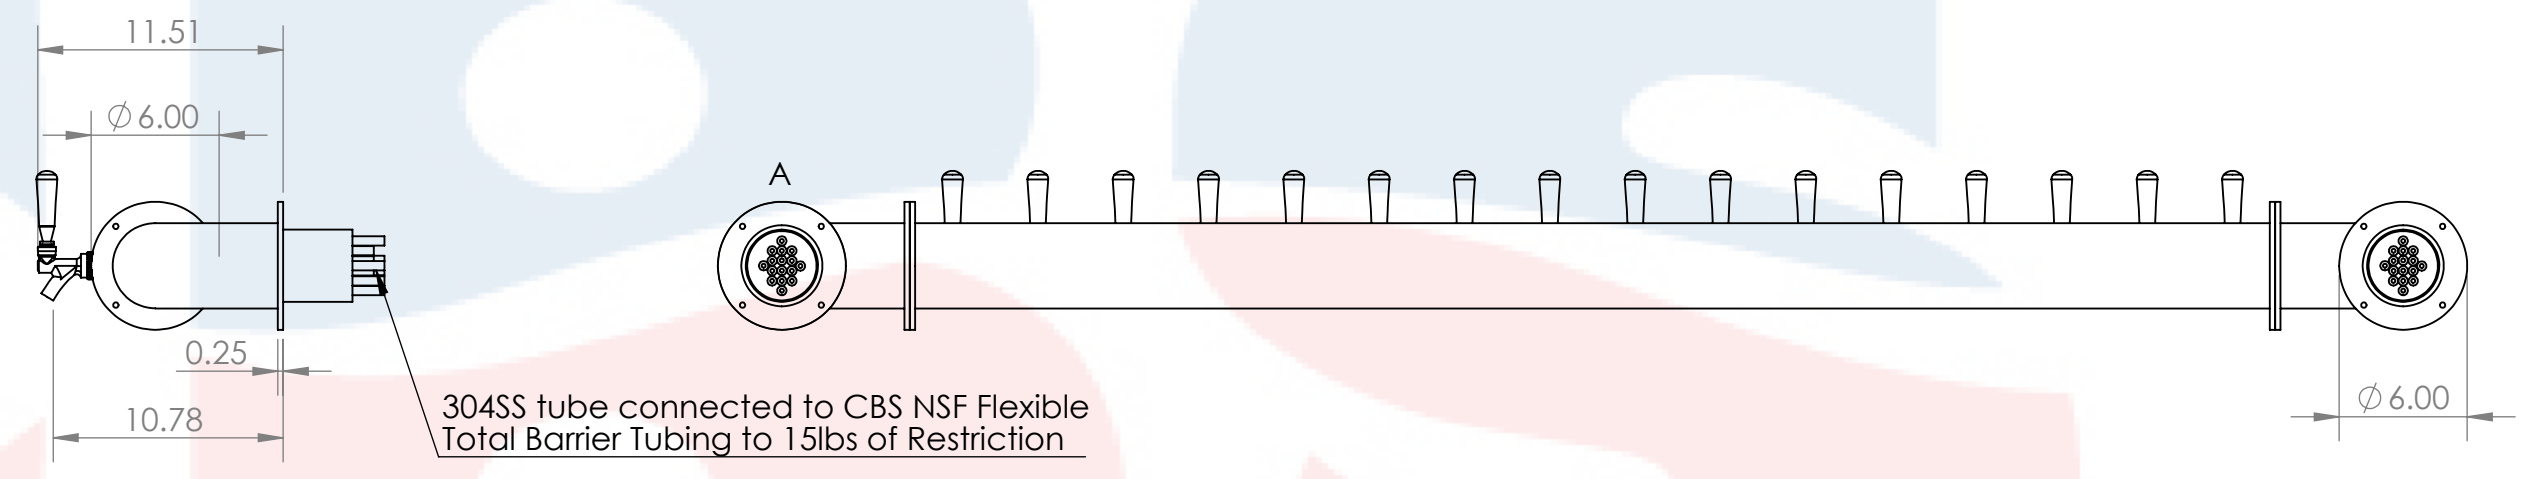

Isometric View
(For reference purpose only)

304SS tube connected to CBS NSF Flexible Total Barrier Tubing to 15lbs of Restriction

DETAIL A
SCALE 1 : 3

Name		Date		Title:	
Drawn by:	Canadian Beverage Supply Inc.	11/21/2022		16 Tap Lions Gate WM Tower	
Approved by:	VP Sales				
Material:	304 SS	Finish:	Polished SS	Part Number:	Revision:
Unless otherwise mentioned, dimensions are <u>inches</u>				Part Number:	BB102645-16SS
				SCALE:	1:9
				SHEET 1 OF 1	